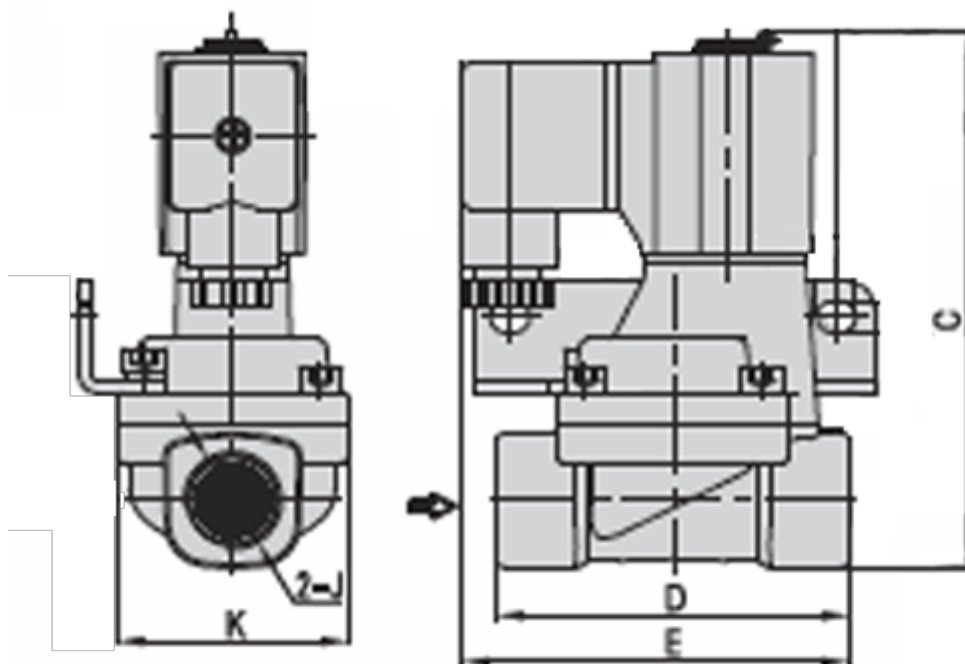

# Data Sheet

Article number: 582W20020BG

Description: Fluid control valve - 2/2 NC, 2W20020BG - 24VDC  
port 3/4" - orifice 20 internally piloted, brass

## Measures

C = 115.4

D = 82

E = 78.5

J = G 3/4"

K = 53